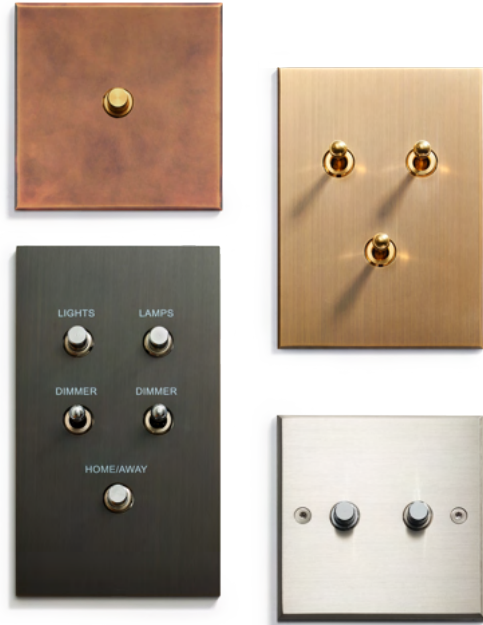

PRODUCT SAMPLES

I. Individual + Testing Samples

Product samples are available for testing and project review.

Due to our extensive finish catalog and numerous customizable plate details, we are unable to keep samples of every possible configuration and finish of all of our products. We strive to provide the exact configuration requested; if it is not available we will send a sample that is as close as possible.

Custom product samples can be produced to client specifications- price varies based on plate details. Lead time is approximately 12 weeks.