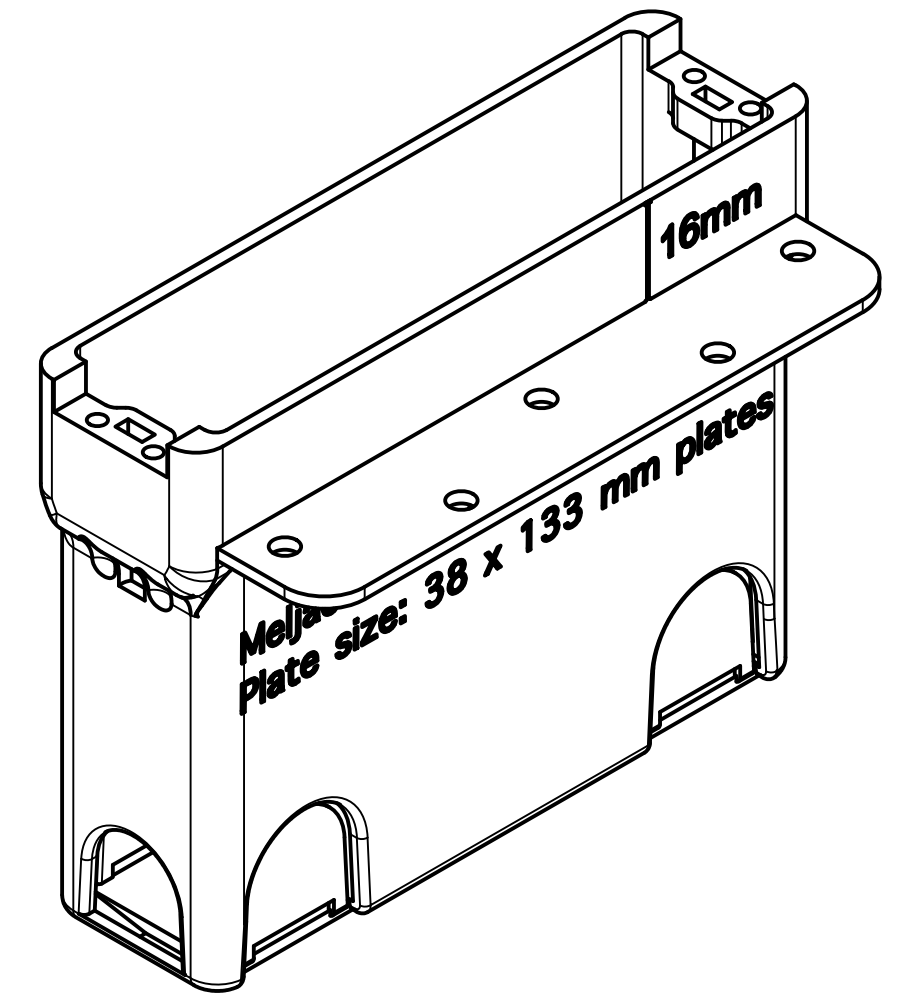

16mm

Meljac B00793-16
Plate size: 38 x 133 mm plates

Box must be installed flush or recessed from the finished wall surface.

Max. recess = 1 3/8" (26 mm)

Dept.	Technical reference	Created by Leonardo Cortes 8/31/23	Approved by
		Document type	Document status
		Title B00793 AM V.A	DWG No.
	Rev.	Date of issue	Sheet 1/1