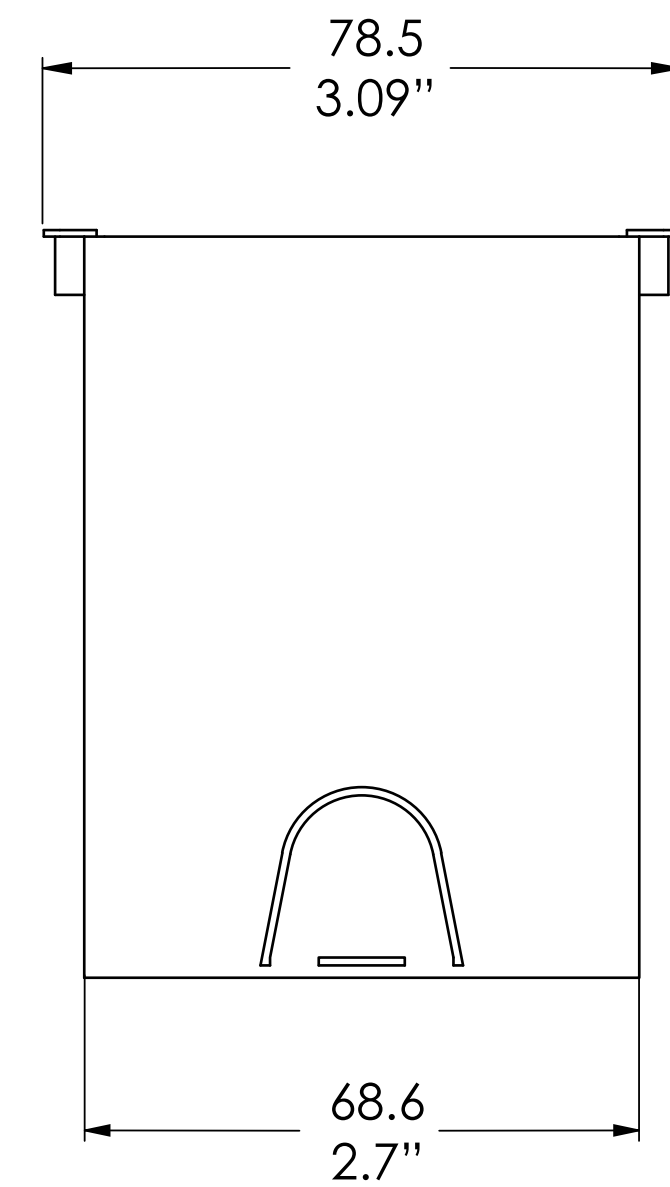

MELUS11782-FDM

MELJAC
NORTH AMERICA

Electrical Box for Meljac Cover Plates
Plate Size: 82 x 117 mm

This drawing is the sole property of Meljac NA and is not to be reproduced or shared without prior written consent.