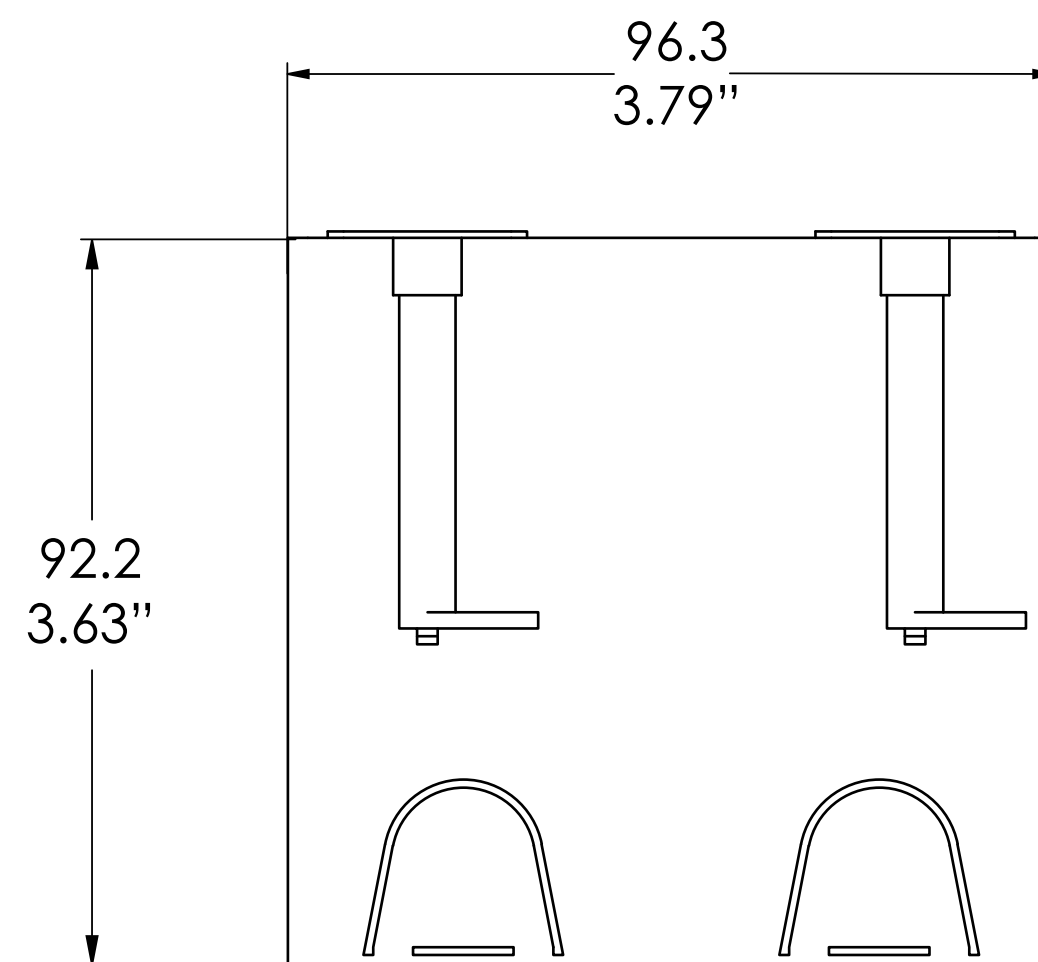

MELUS11782-FDM

MELJAC
NORTH AMERICA

Electrical Box for Meljac Cover Plates
Plate Size: 82 x 117 mm

This drawing is the sole property of Meljac NA and is not to be reproduced or shared without prior written consent.