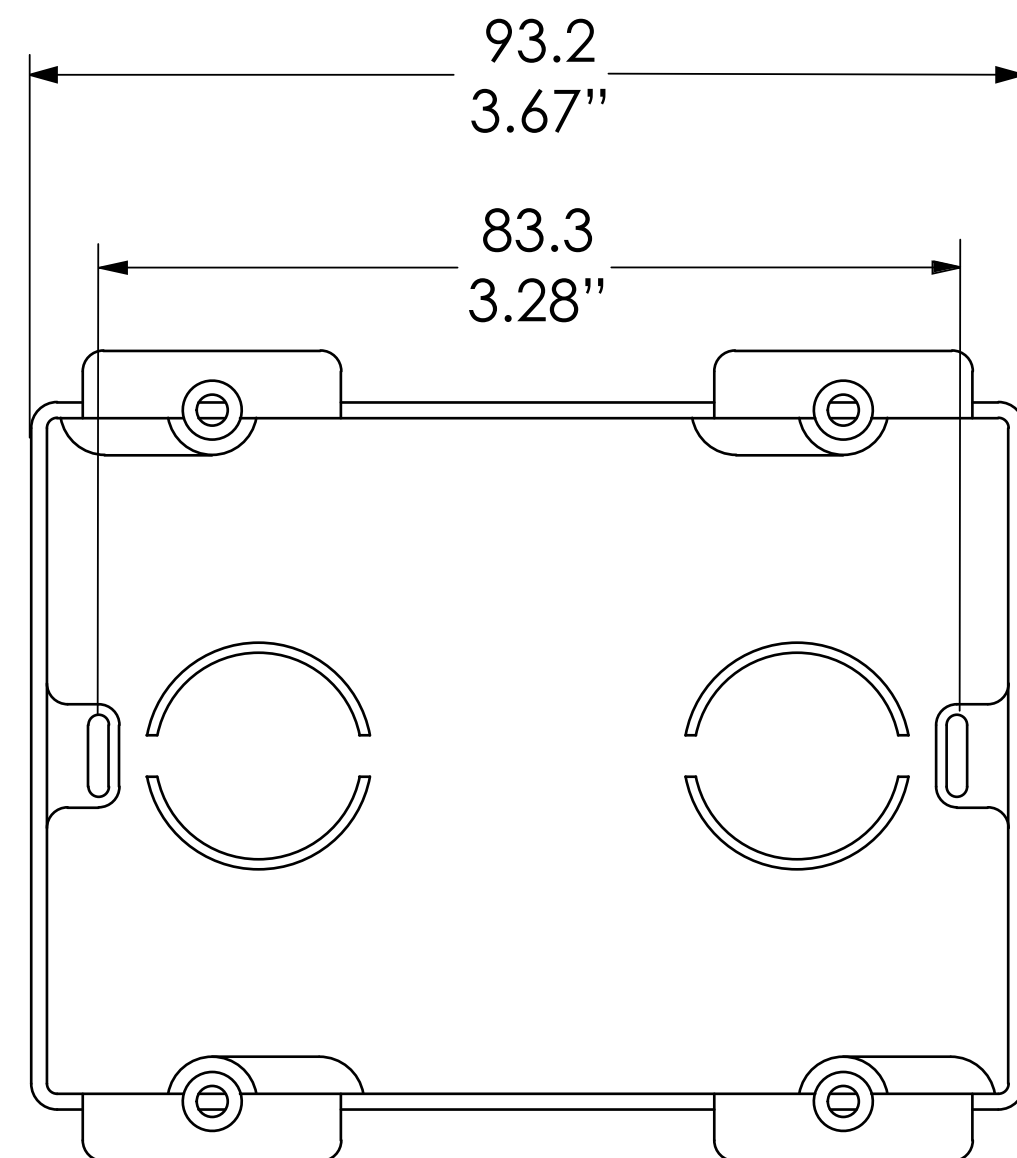

MELUS11782-FDM

MELJAC
NORTH AMERICA

Electrical Box for Meljac Cover Plates
Plate Size: 82 x 117 mm

This drawing is the sole property of Meljac NA and is not to be reproduced or shared without prior written consent.