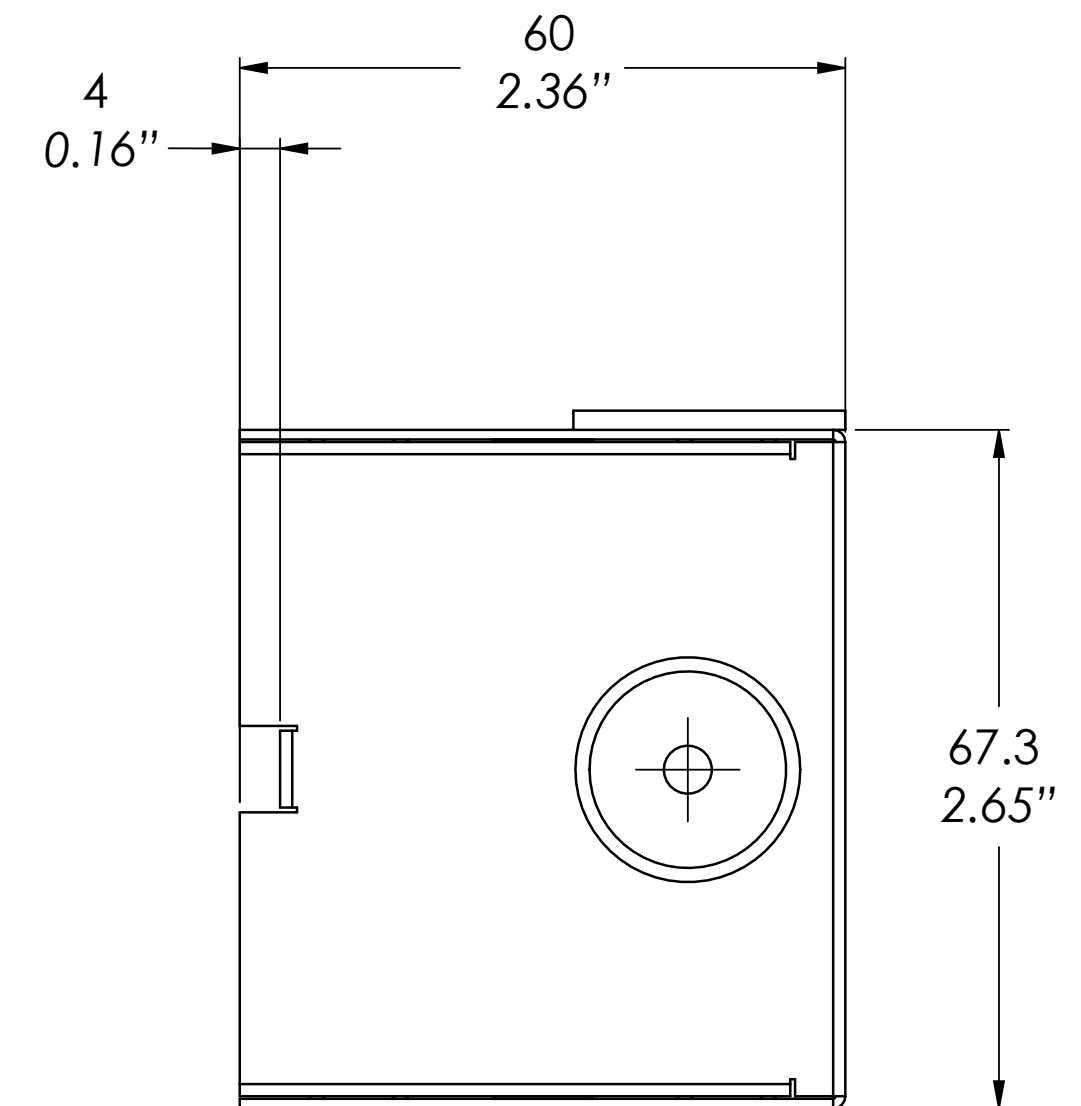

MELUS14482-A

UL Catalog #USUL14260

MELJAC ■

Electrical Box for Meljac Cover Plates
Plate Sizes: 82 x 144 and 144 x 82 mm

This drawing is the sole property of Meljac and is not to be reproduced or shared without prior written consent.