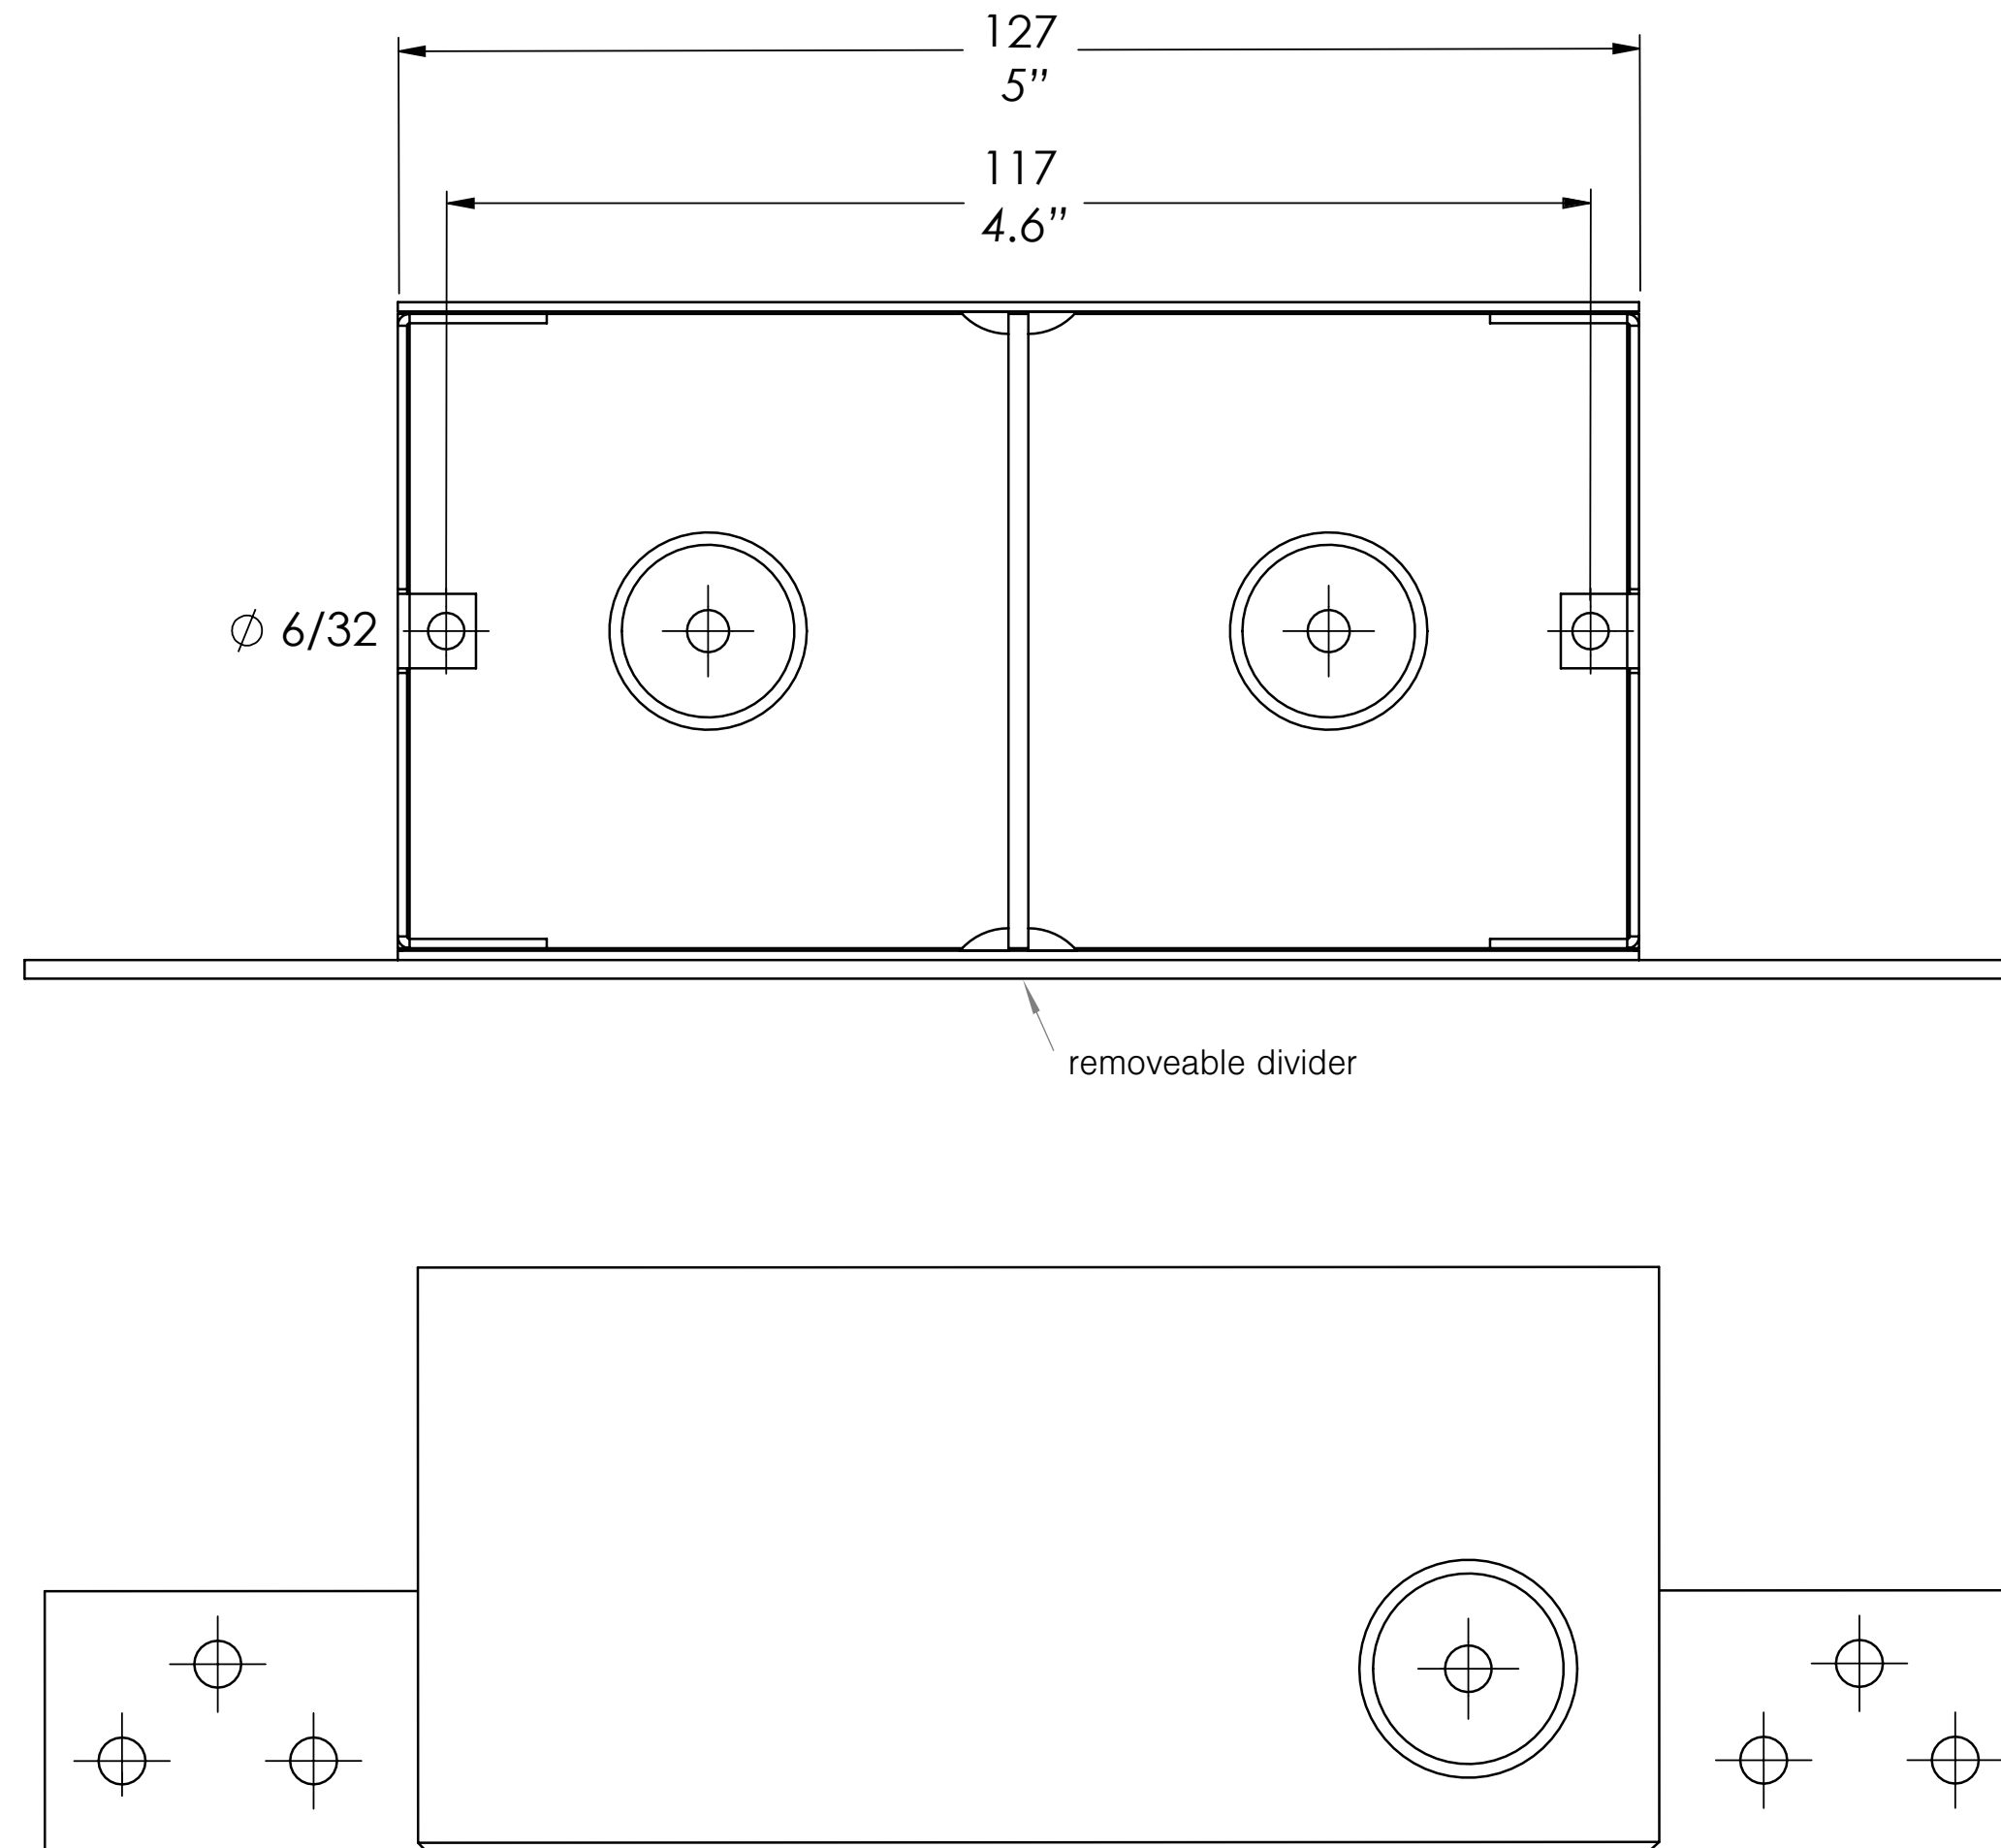

MELUS14482-A

UL Catalog #USUL14260

MELJAC ■

Electrical Box for Meljac Cover Plates
Plate Sizes: 82 x 144 and 144 x 82 mm

This drawing is the sole property of Meljac and is not to be reproduced or shared without prior written consent.