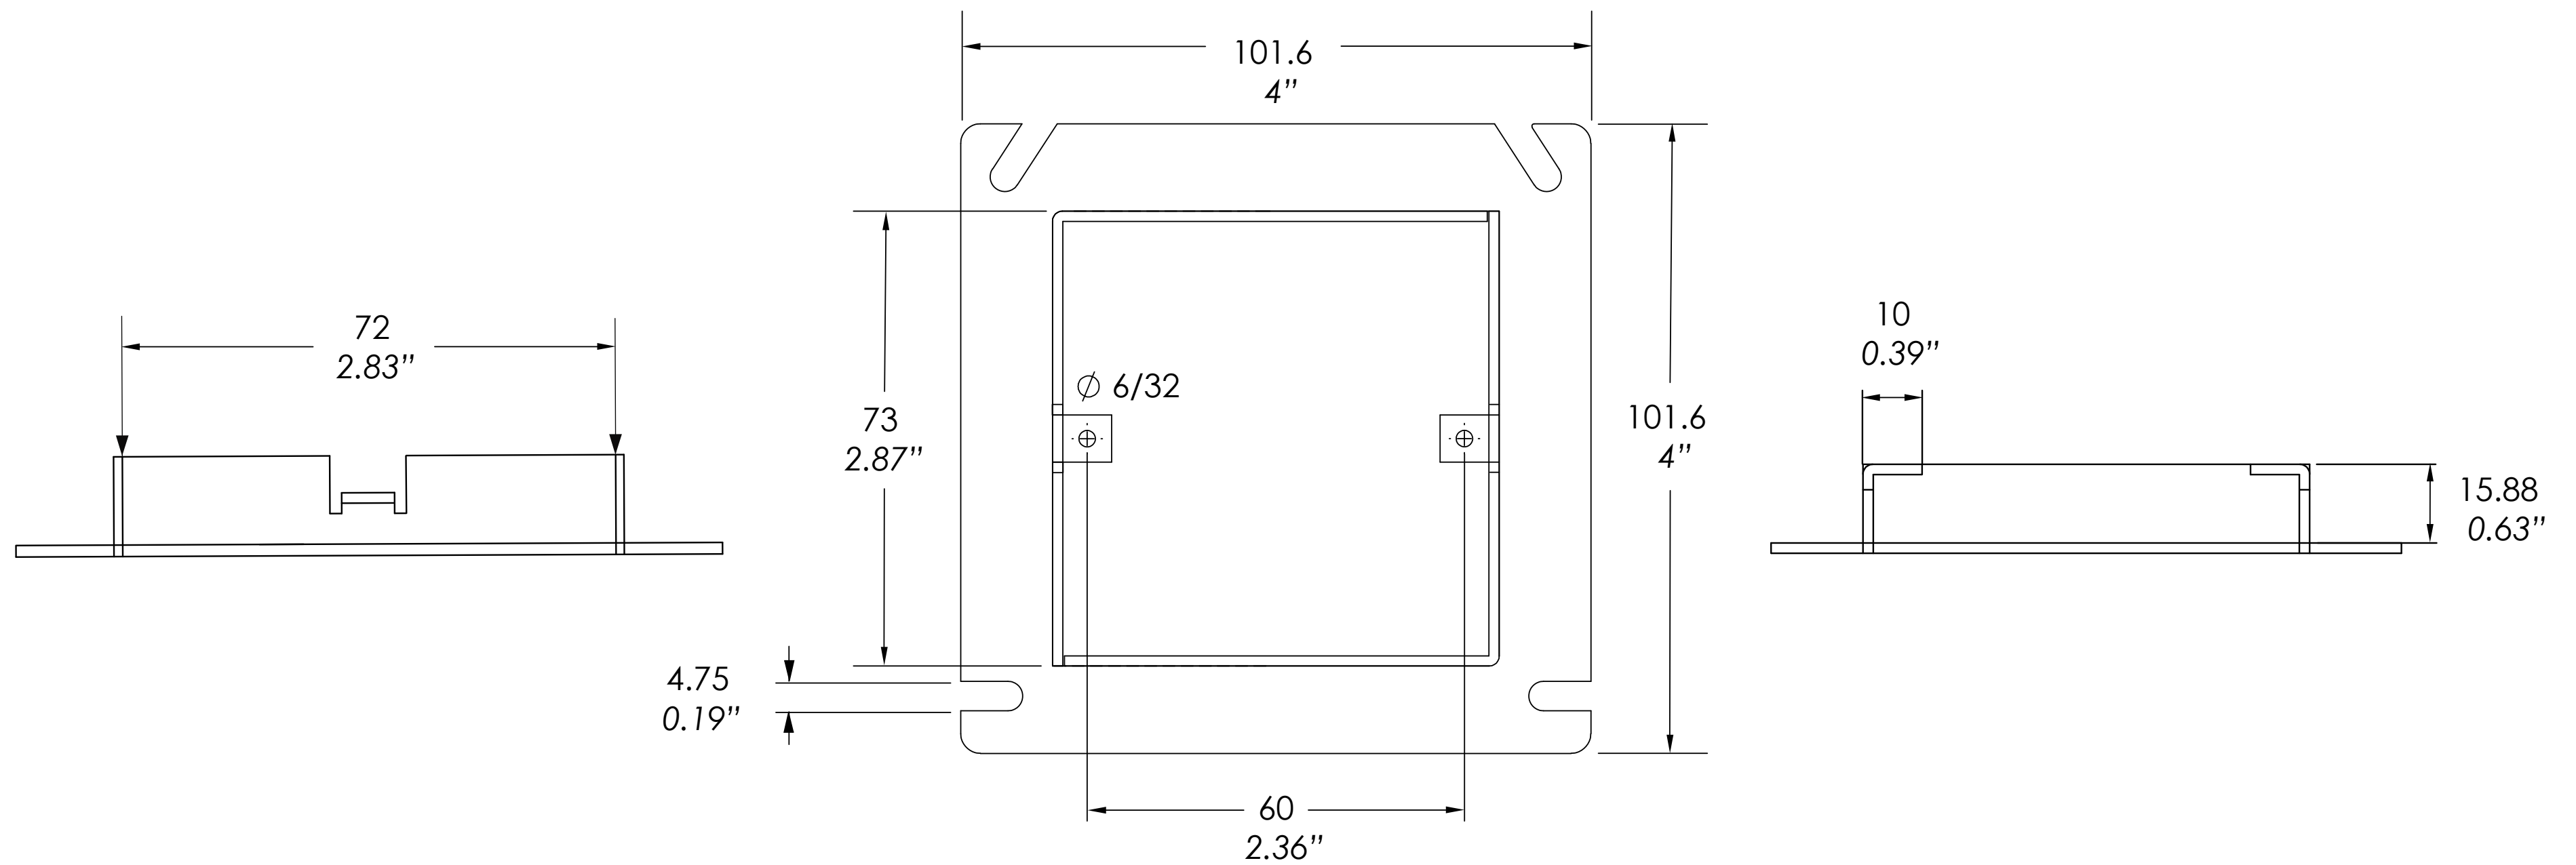

# MELUS8282R-A

UL Catalog #USUL8060

MELJAC ■

Ring Adapter for 4" x 4" Electrical Box  
Meljac plate Size: 82 x 82 mm

This drawing is the sole property of Meljac and is not to be reproduced or shared without prior written consent.

Notes:

1. Ring adapter for standard 4S / 1900 box
2. Screw tab orientation must always be aligned horizontally
3. Ring must be installed perfectly level to ensure that plate will be level